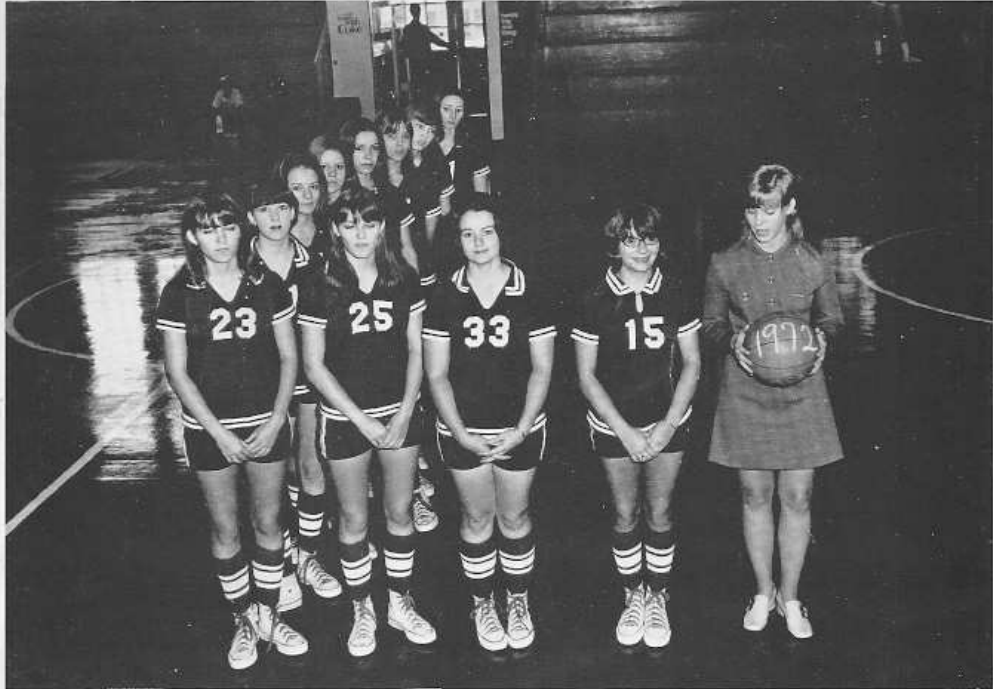

Varsity Girls

T. Dunn, T. Bradshaw, D. Frisby, S. DeFee, F. Willison, D. Smith, I. Tanner, J. Brantley, J. Brantley, J. Irwin, T. Smith, Coach Spillars.